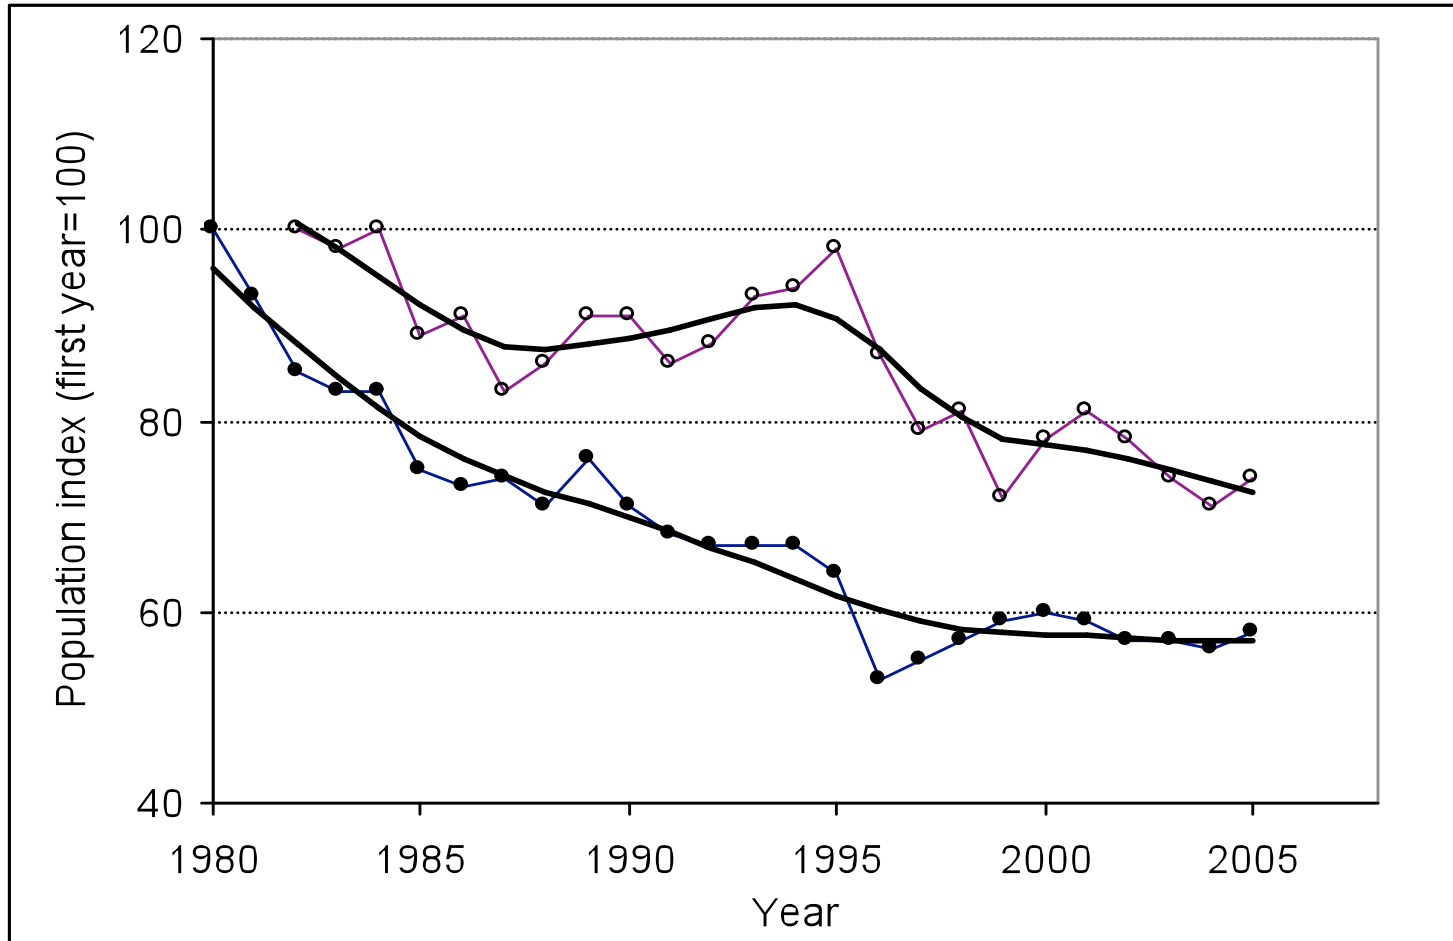

Sharing sense of urgency Sharing expertise and knowledge

Gert-Jan van Duinen

Bargerveen Foundation
For ecosystem restoration

Radboud Universiteit Nijmegen

Decline → Urgent measures

Gregory et al. 2009: Population index farmland birds old (black) and new EU member states (white).

Islands in intensively used landscape

Effects of N-deposition

Sharing knowledge and practical experience on effective measures

Reference: intact systems → restoration of degraded systems (joint excursions...)