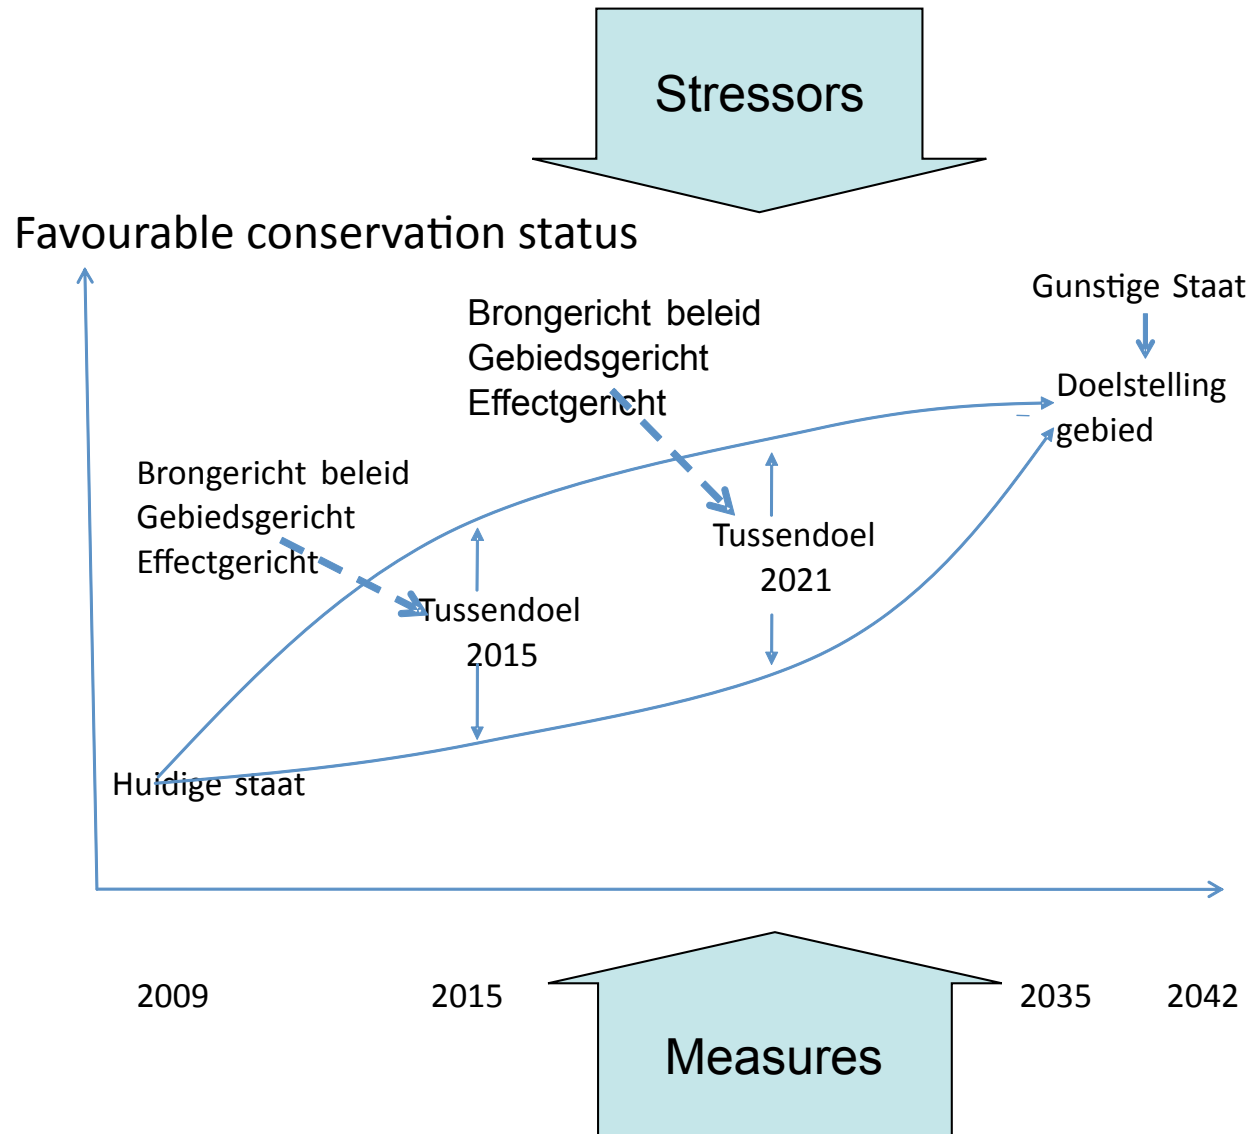

Sharing sense of urgency Sharing expertise and knowledge

Gert-Jan van Duinen

Bargerveen Foundation
For ecosystem restoration

Radboud Universiteit Nijmegen

Decline → Urgent measures

Gregory et al. 2009: Population index farmland birds old (black) and new EU member states (white).

Islands in intensively used landscape

Effects of N-deposition

Sharing knowledge and practical experience on effective measures

Reference: intact systems → restoration of degraded systems (joint excursions...)